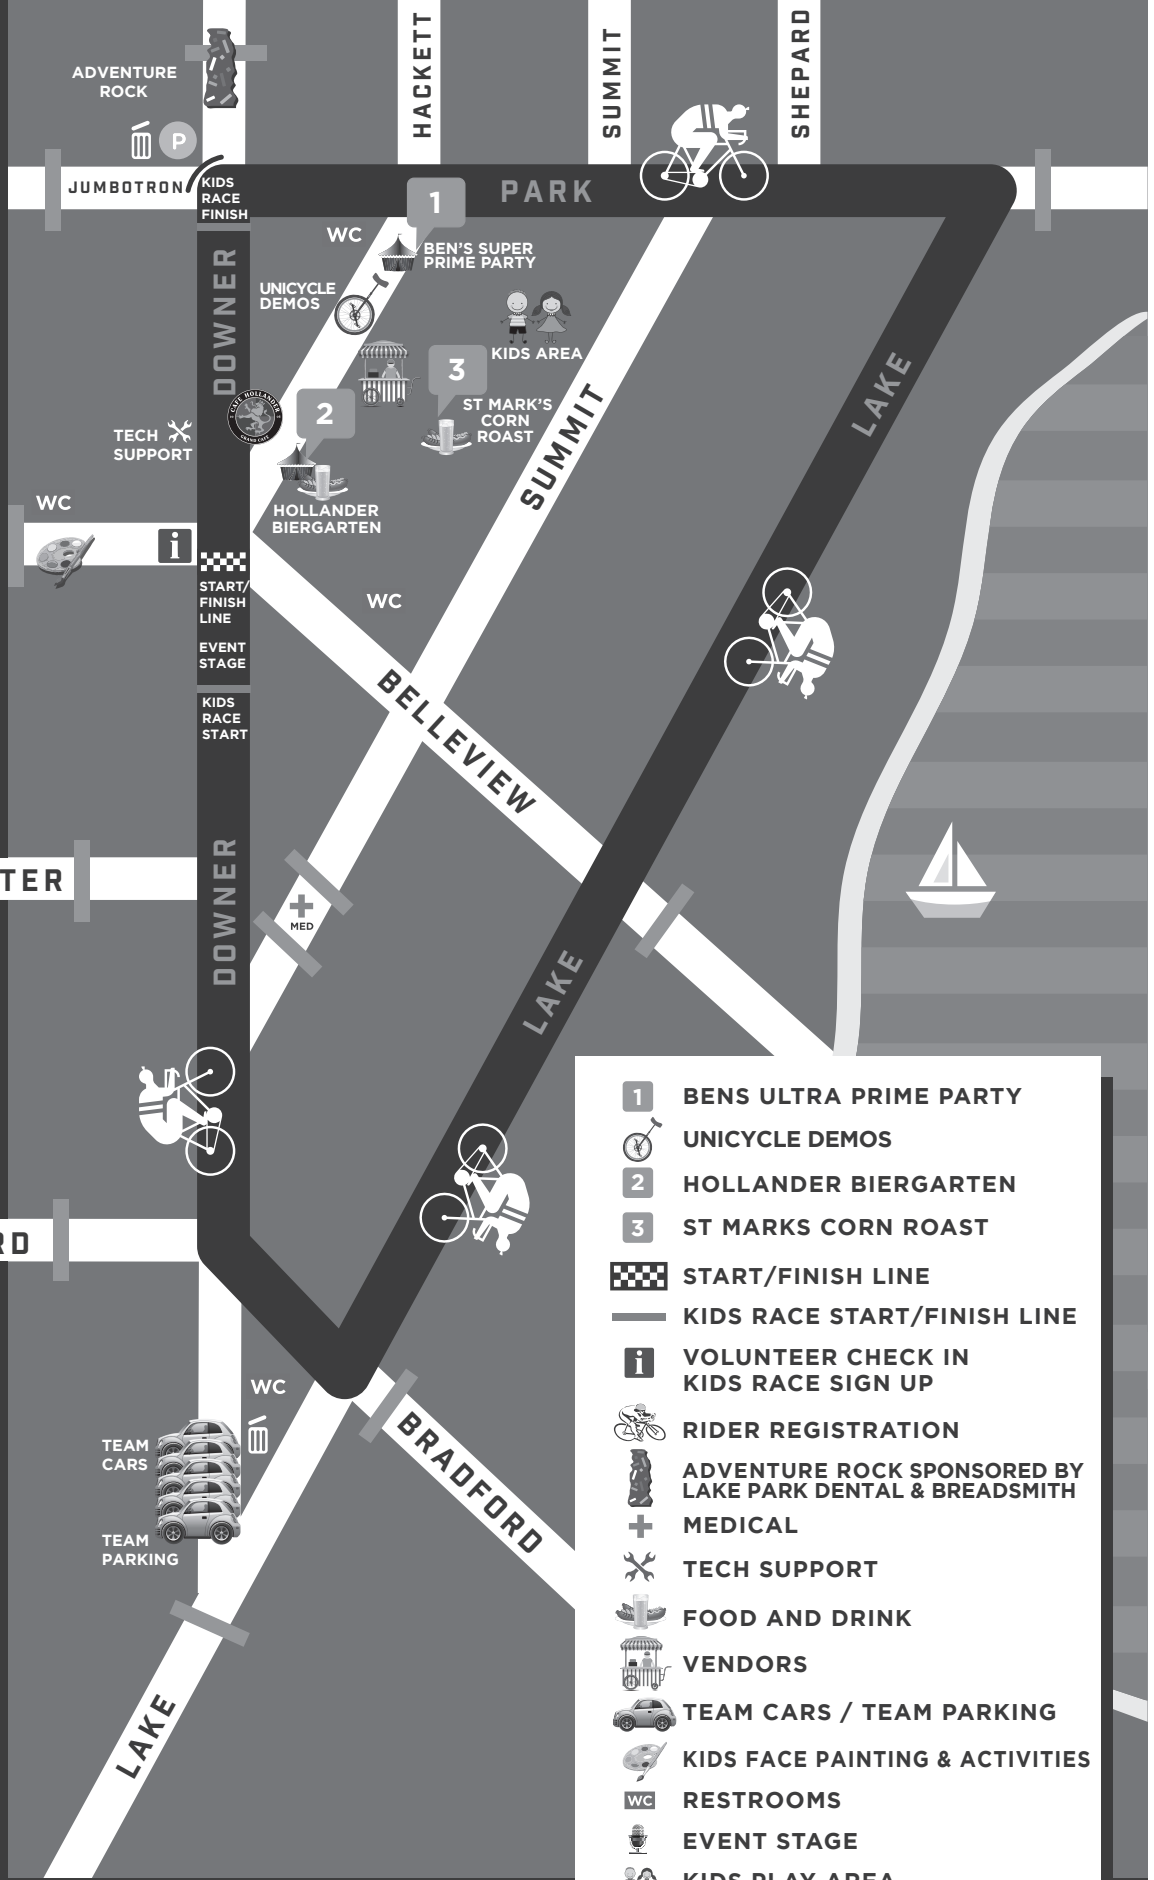

Café Hollander
OTTO WENZ
DOWNER
20 CLASSIC 19

BEN'S CYCLE
BENSICYCLE.COM

HISTORIC
DOWNER AVENUE
EASTSIDE

DOWNERAVENUE.COM

- 1** BENS ULTRA PRIME PARTY
- UNICYCLE DEMOS
- 2** HOLLANDER BIERGARTEN
- 3** ST MARKS CORN ROAST
- START/FINISH LINE
- KIDS RACE START/FINISH LINE
- VOLUNTEER CHECK IN
KIDS RACE SIGN UP
- RIDER REGISTRATION
- ADVENTURE ROCK SPONSORED BY
LAKE PARK DENTAL & BREADSMITH
- +** MEDICAL
- TECH SUPPORT
- FOOD AND DRINK
- VENDORS
- TEAM CARS / TEAM PARKING
- KIDS FACE PAINTING & ACTIVITIES
- WC** RESTROOMS
- EVENT STAGE
- KIDS PLAY AREA
- P** PARKING
- BARRICADES